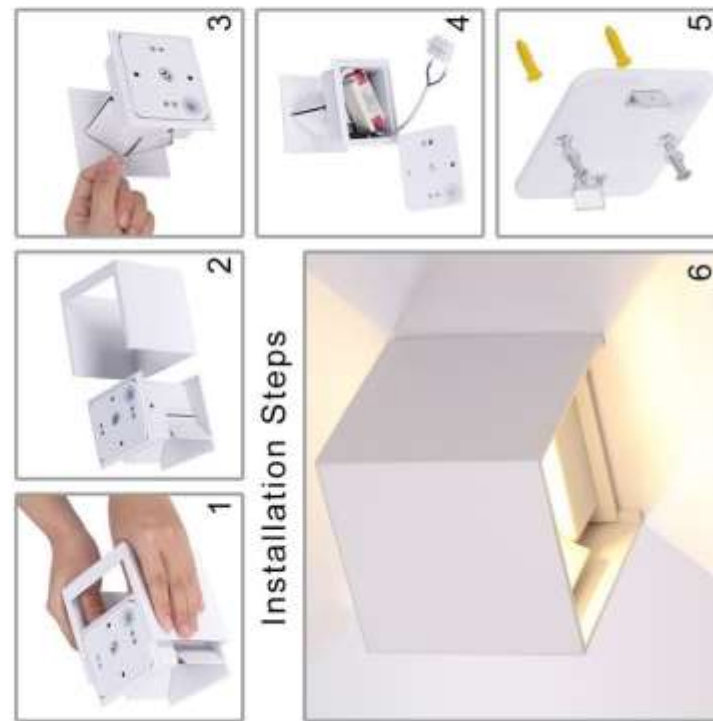

NEW

MASS-light®

VRTNA RASVJETA

MASS-light®