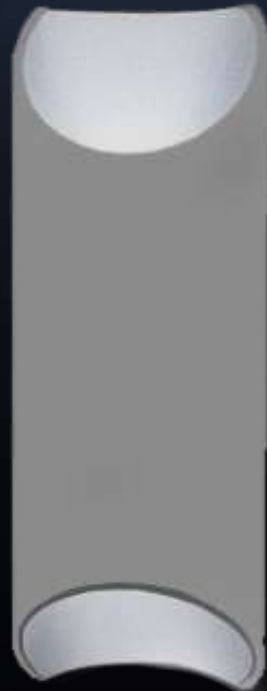

VRTNA LAMPA ZIDNA SILVER
ALUMINIUM BODY+GLASS LED
2X3W 570LM 220-240V IP54
SIZE 100X100X100MM

**MOGUĆNOST USMJERAVANJA
SVJETLOSNOG SNOGA**

NEW

**MASS-light®**

Naziv: ZIDNA LAMPA WQ1110 6W 4000K WH

Opis:

VRTNA LAMPA ZIDNA BIJELA
ALUMINIUM BODY+GLASS LED
2X3W 570LM 220-240V IP54
SIZE 100X100X100MM

**MOGUĆNOST USMJERAVANJA
SVJETLOSNOG SNOPA**

NEW

Naziv: ZIDNA LAMPA BO-WR02S-2 6W 4000K WH

Opis:

VRTNA LAMPA ZIDNA BIJELA
ALUMINIUM BODY+GLASS LED
2X3W 570LM 220-240V IP54
SIZE FI64X180MM

NEW

Naziv: ZIDNA LAMPA BO-WR02S-2 6W 4000K ABZ

Opis:

VRTNA LAMPA ZIDNA ANTRACIT
ALUMINIUM BODY+GLASS LED
2X3W 570LM 220-240V IP54 SIZE
F164X180MM

NEW

Naziv: ZIDNA LAMPA BO-WR02S-2 6W 4000K SIL

Opis:

VRTNA LAMPA ZIDNA SILVER
ALUMINIUM BODY+GLASS LED
2X3W 570LM 220-240V IP54
SIZE FI64X180MM

NEW

Naziv: VRTNA LAMPA C1041H 10W

Opis:

VRTNA LAMPA DARK

GREY CLEAR

GLASS DIFFUSER LED COB

10W 220-240V IP44

SIZE 650MM