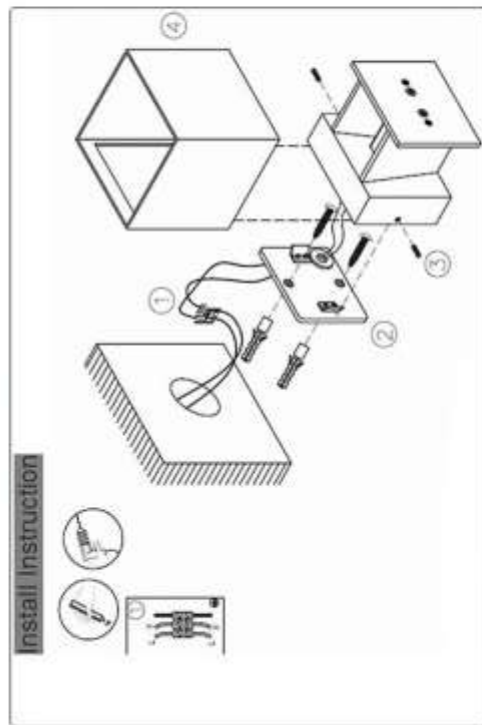

NEW

MASS-light®

VRTNA RASVJETA

MASS-light®